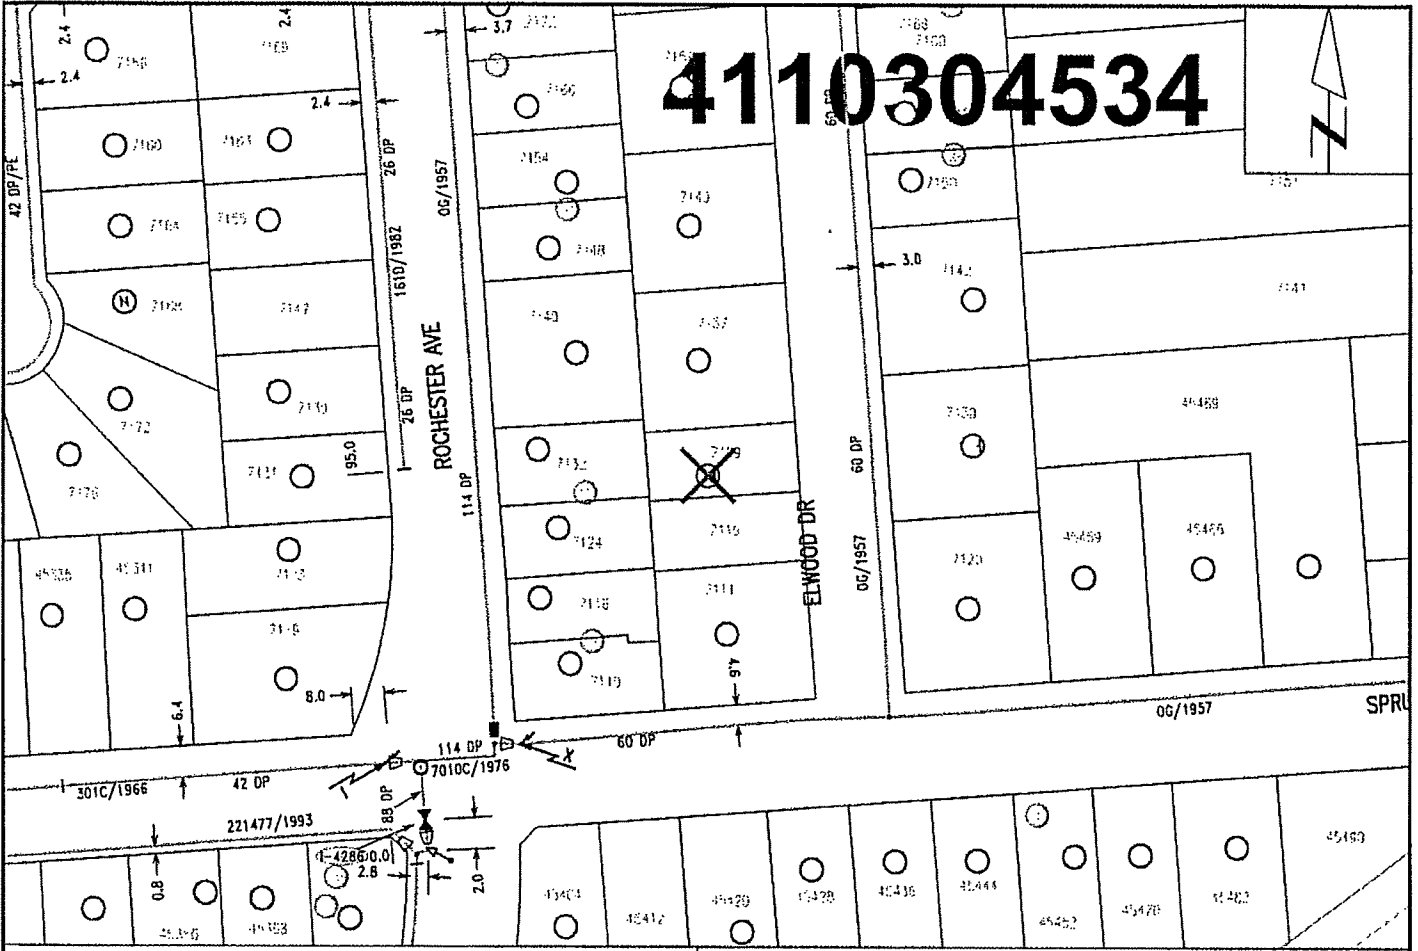

4110304534

Nearest Intersection: Elwood Dr and Spruce Dr.
Distance from lot to intersection is 57 meters (28 degrees East of South).
View Scale: 1:1000

7129 Elwood Dr, Chilliwack
Order #: 31013100 Prem #: 259003 City Limits: Chilliwack
X: 1294415946.00 Y: 465665196.00 2018/07/16